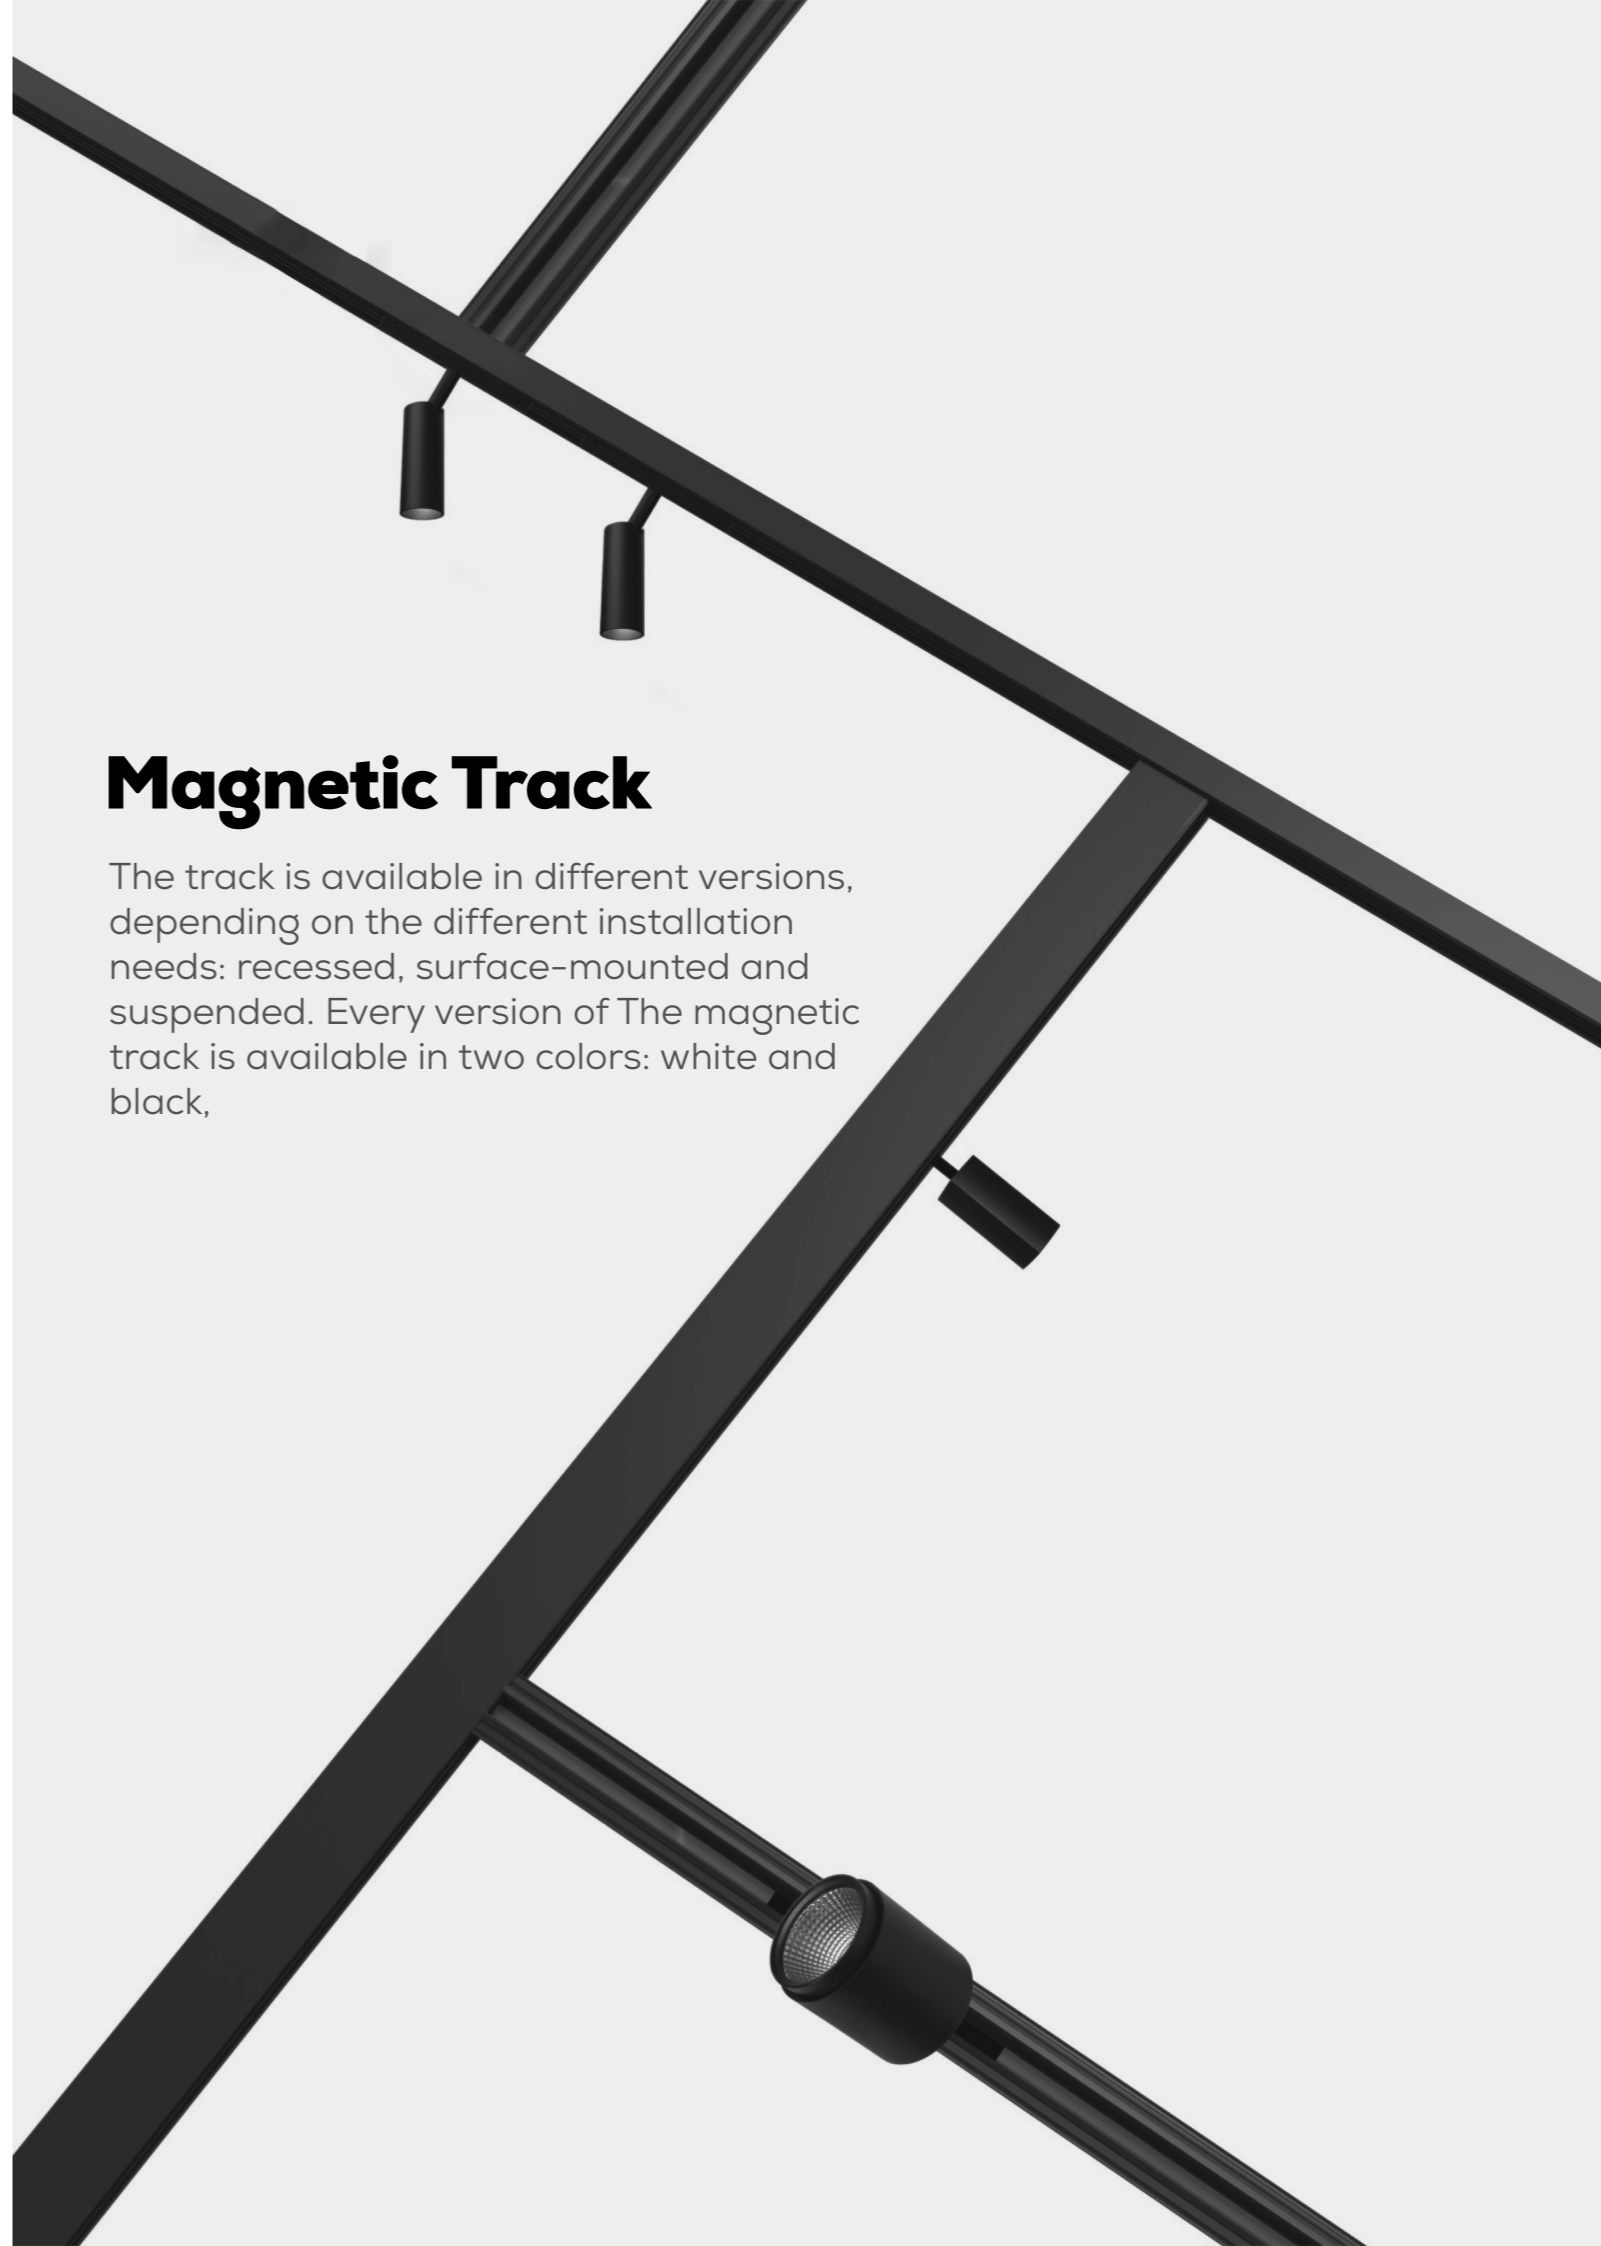

## **Magnetic Track**

The track is available in different versions, depending on the different installation needs: recessed, surface-mounted and suspended. Every version of The magnetic track is available in two colors: white and black,