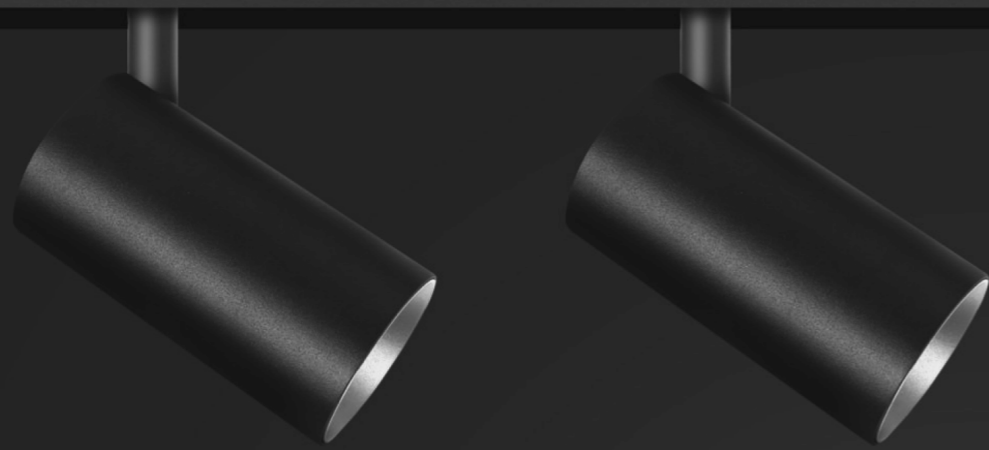

One second installation

Anywhere in the track, various products can be placed, such as spotlight, linear light and pendant light.