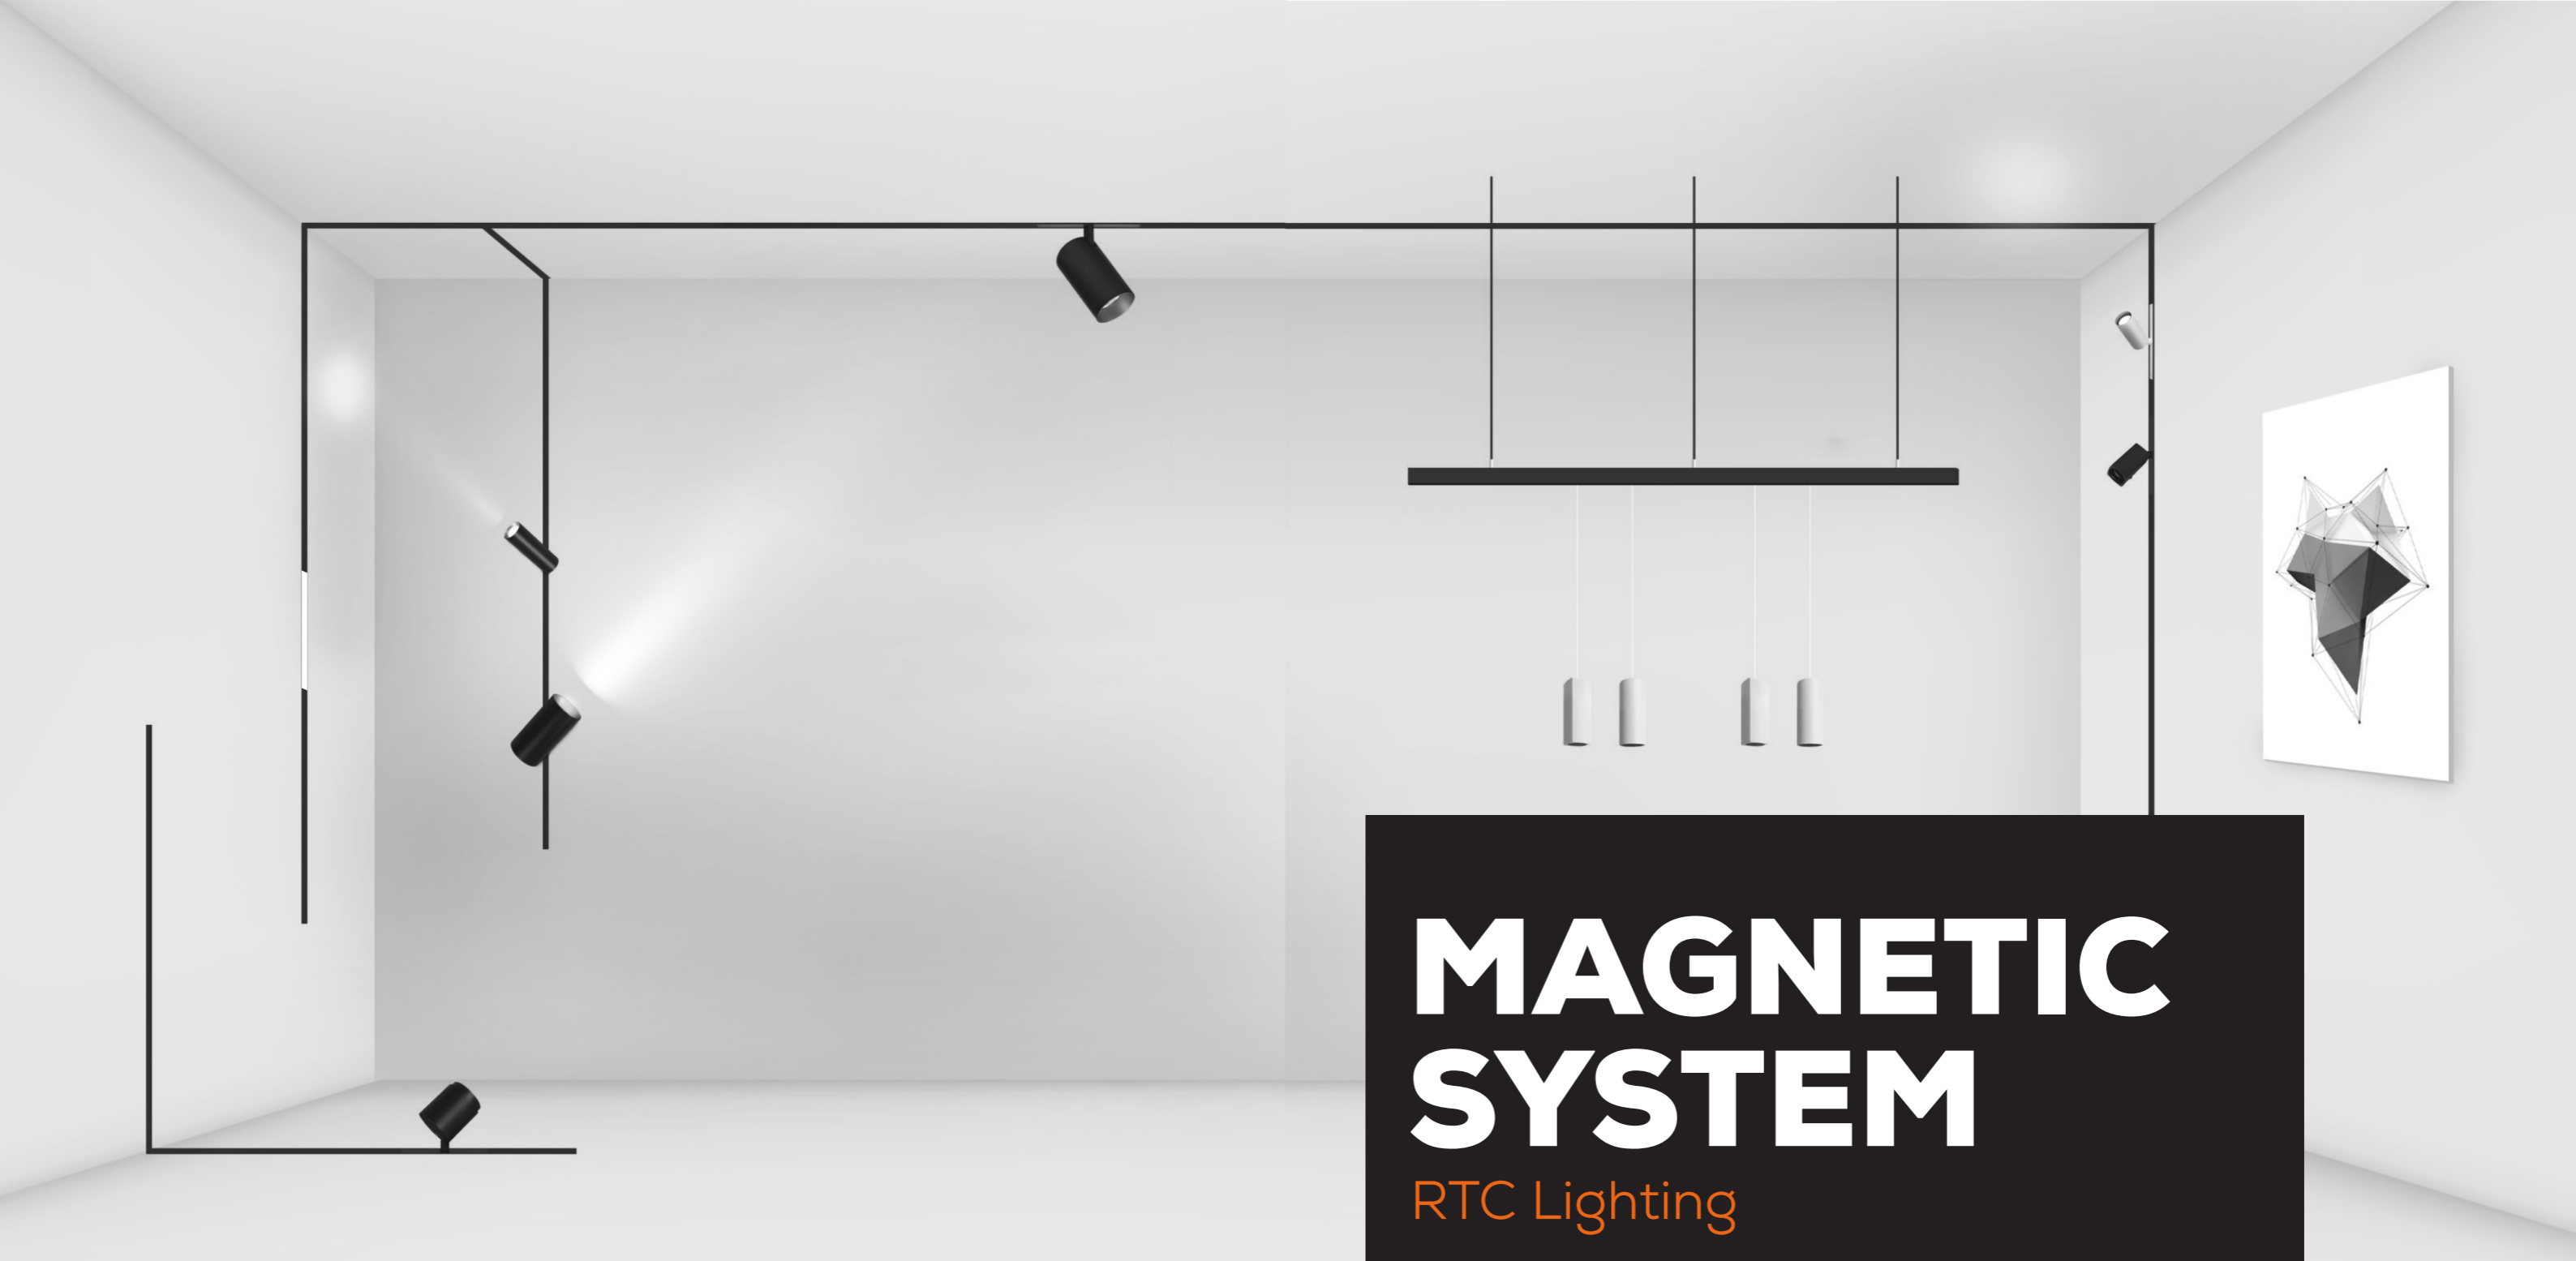

MAGNETIC SYSTEM

RTC Lighting

Magnets make life simple

At present, the gradual miniaturization of luminaire has become a trend. People have stricter requirements on the controllability of lighting.

In addition, the need for the installation convenience of the track and the gradual modularization of the luminaire has led to the emergence of low-voltage magnetic tracks. It provides a reliable and flexible connection system for commercial and residential lighting design, and change the hard-mounted luminaire to soft, to save installation and maintenance costs.