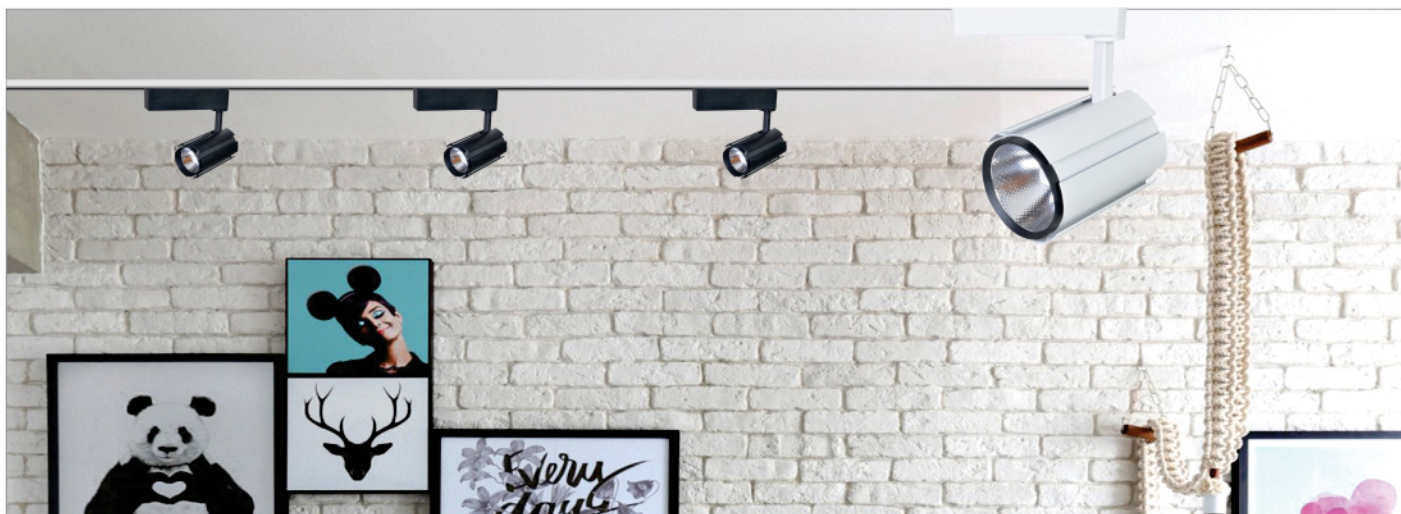

RTC-Track Lamp Series

MODEL	STYLE	SIZE	POUER	CHIP	LUMEN	CCT
RTC -120	Black	98*95mm	30w	COB	3300lm	3000K
RTC -120-1	White	98*95mm	30w	COB	3300lm	3000K

Round recessed spotlights and recessed.

Narrowlights for prestigious areas, exhibitions and salesrooms Embedded installation of lamp.