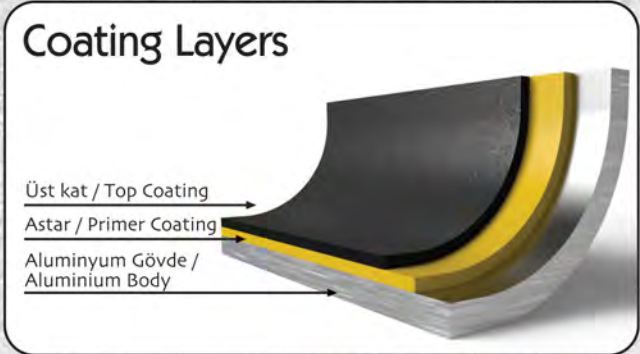

Non-Stick Product Specifications

Yapışmaz Ürün Özellikleri

Aluminium Body: 1050 Quality

Body Thickness: 3,80 mm

Healthy Cooking, Long Life, Scratch Resistance

Three Layers Granite Coating, High Performance,
Easy-to-clean, Non-stick interior surface.